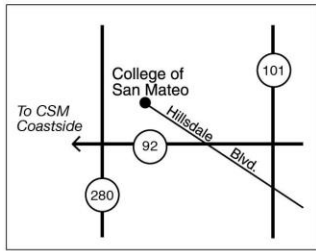

## Map as of 7/6/10

Parking by permit only during class hours.  
Go online for the most current version of the campus map: [collegeofsanmateo.edu/map](http://collegeofsanmateo.edu/map).

**Riding Location**

Map not to scale