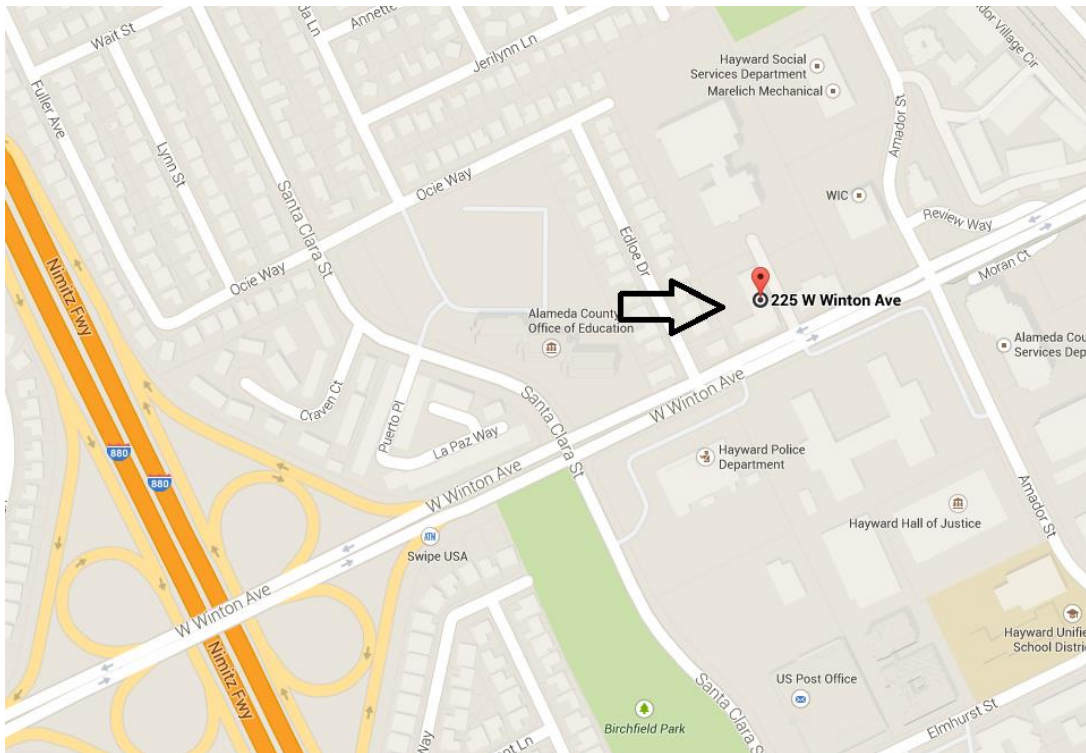

Driving Directions to Hayward Classroom from I-880

Hayward classroom: 225 West Winton Ave. Ste 210J, Hayward Ca.

1. From I-880
2. Take the Winton Ave exit
3. Follow signs for Winton Ave and merge onto W Winton Ave
4. Destination will be on the left.

****STUDENTS**** These directions are subject to change without notice.

Please check street signs before turning onto a street.

Once at the building: Go in through main doors, up the stairs, turn left at top of stairs, follow the hallway (it will twist and turn), and the classroom is at the end of the hallway.

Driving Directions to San Lorenzo Adult Education From I-880

Riding location: San Lorenzo Adult School, 820 Bockman Rd. San Lorenzo Ca.

1. From I-880 take the **A Street exit** and travel **west** (If you are heading South on 880, turn right on A St.; If you are heading North on 880 turn left on A St.)
2. A Street will come to a “T” intersection with Hesperian Blvd. Turn **Right on Hesperian Blvd.**
3. Take second left which will be Bockman Rd. **Turn left on Bockman Rd.**
4. Arrive at San Lorenzo Adult Education on Left. Drive through gate and park on driveway, not on back lot.