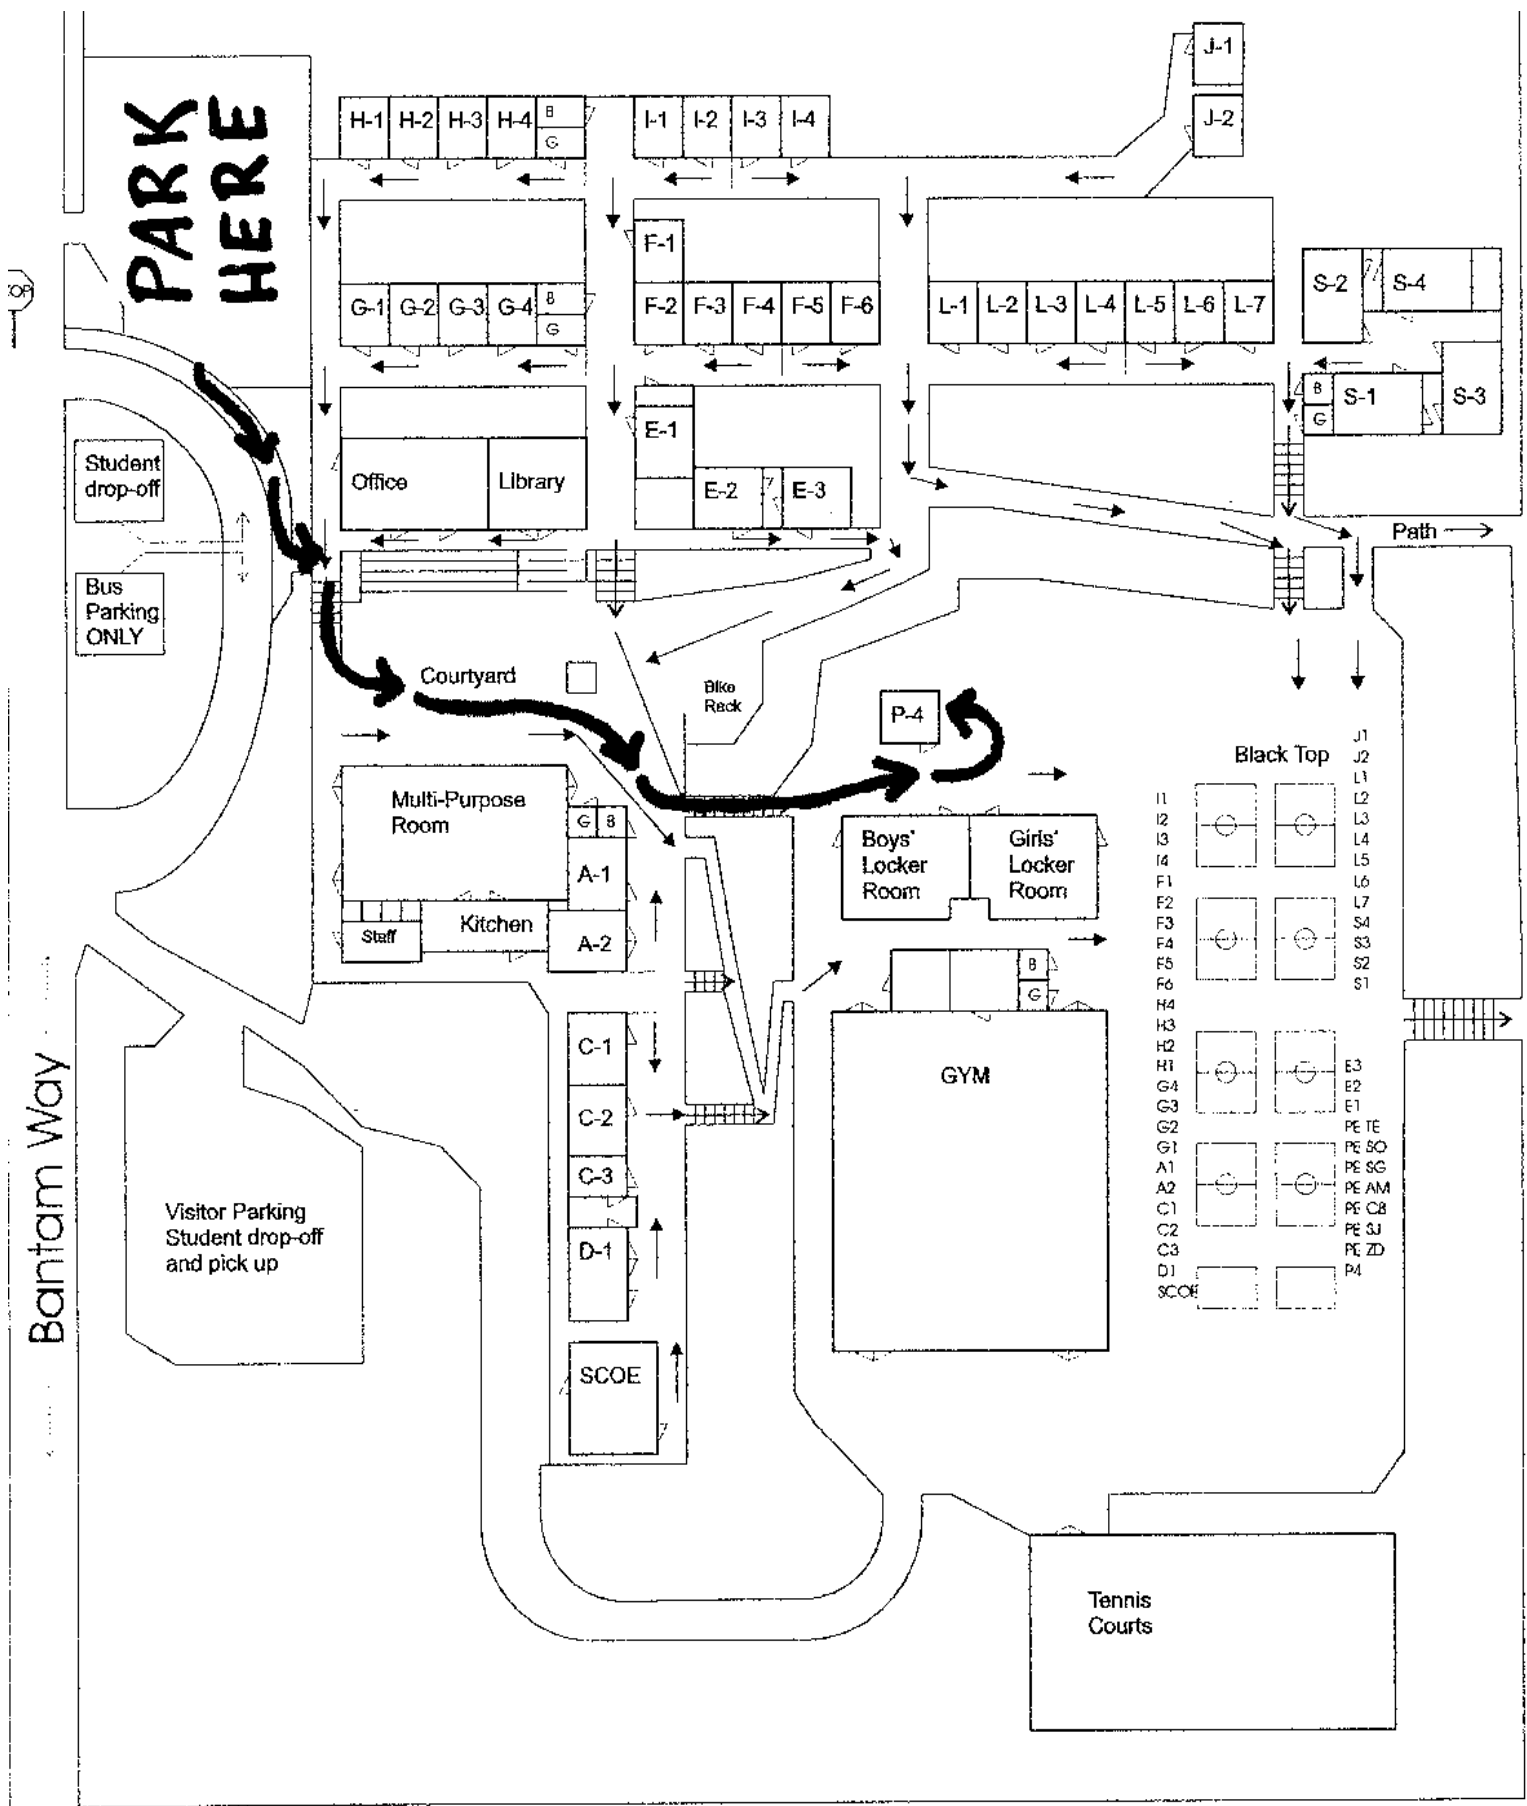

CLASSROOM: Portable #4

RIDING LOCATION: Black Top

DRIVING DIRECTIONS TO PETALUMA JUNIOR HIGH FROM HIGHWAY 101

1. Take **HIGHWAY 101** to the **EAST WASHINGTON ST.** exit
2. Go **WEST** on **EAST WASHINGTON ST.** which will turn into **BODEGA AVE** - go 2 mil
3. Turn **L** on **BANTAM WAY** - go 0.3 mi
4. Arrive at **700 BANTAM WAY, PETALUMA**

SEE NEXT PAGE FOR CAMPUS MAP

PJHS CLASSROOM MAP