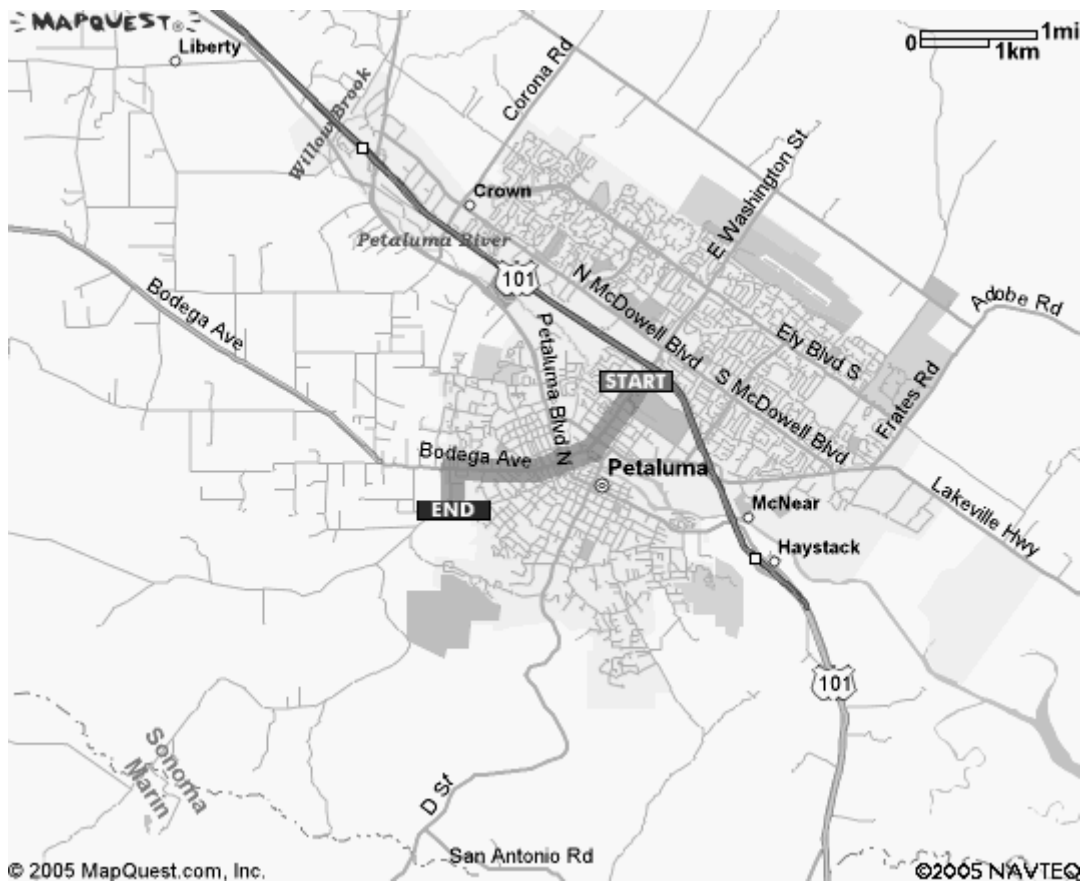

CLASSROOM: Portable #4

RIDING LOCATION: Black Top

DRIVING DIRECTIONS TO PETALUMA JUNIOR HIGH FROM HIGHWAY 101

1. Take **HIGHWAY 101** to the **EAST WASHINGTON ST.** exit
2. Go **WEST** on **EAST WASHINGTON ST.** which will turn into **BODEGA AVE** - go 2 mil
3. Turn **L** on **BANTAM WAY** - go 0.3 mi
4. Arrive at **700 BANTAM WAY, PETALUMA**